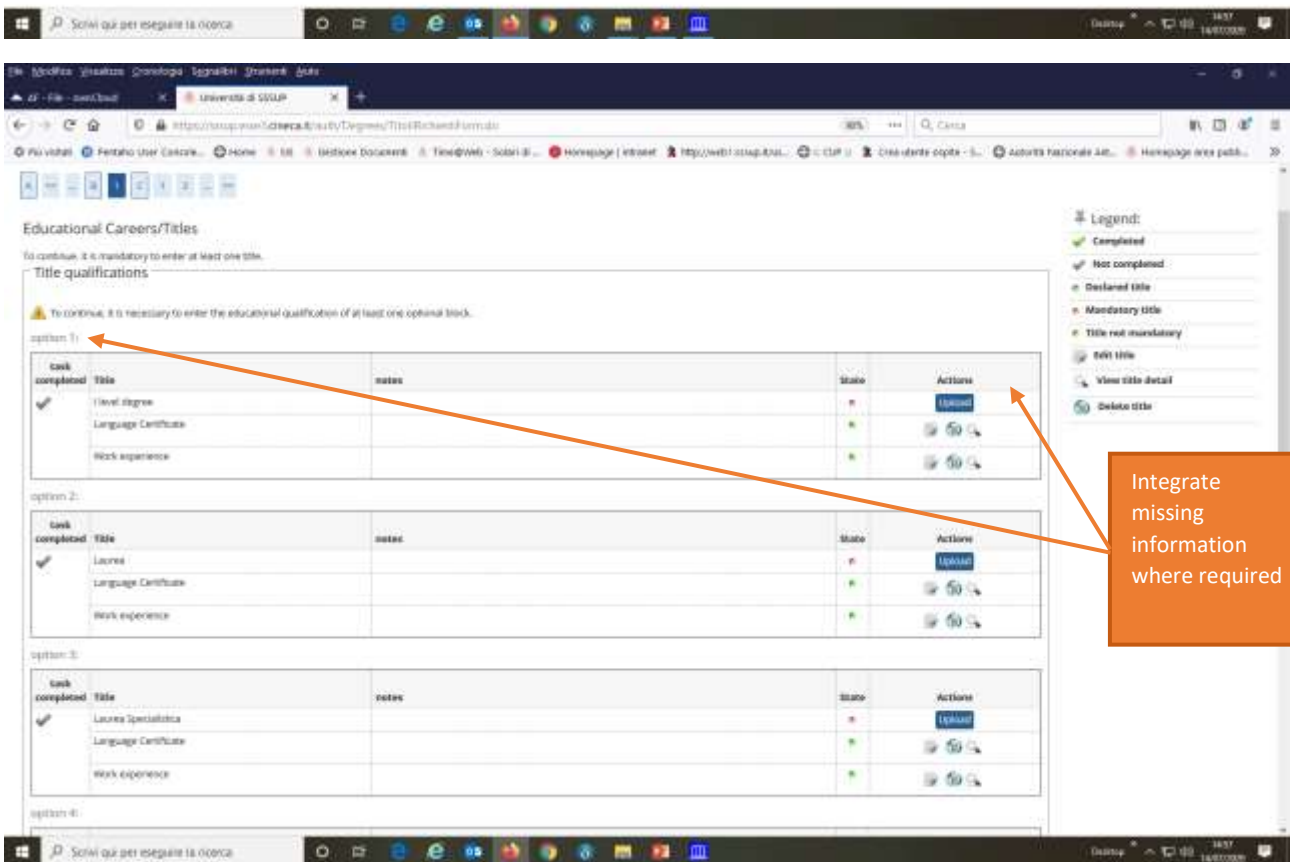

Click on Menu at the top right and then on Log-in:

As soon as you enter the Registered Users Area click again on Menu and then on "Student Services" and select "Enrollment"

Enroll through the following screens:

Modifica visualizza cronologia segnalibri stampati cerca

Università di SsULP

https://sso.unipi.it/area/ESSE3/Enrollment/ESSE3Enrollment.do

ESSE3 | Servizi online

Enrollment: Further information

Tutor information required