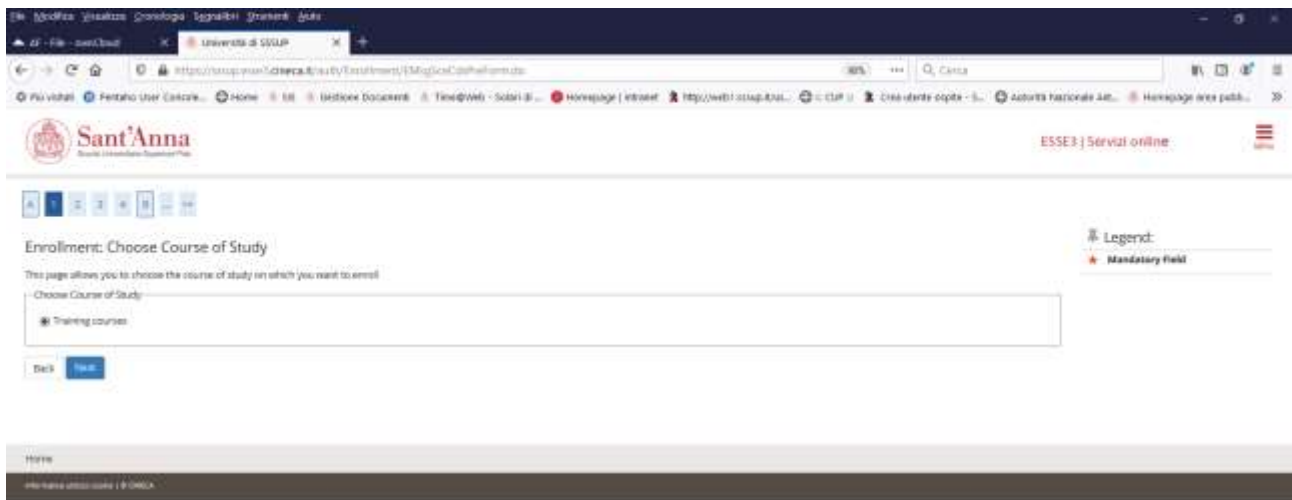

GUIDED PROCEDURE FOR ENROLLMENT TO MASTERS / HIGHER EDUCATION COURSES

From the homepage of the institutional website of the Scuola Superiore Sant'Anna (<https://www.santannapisa.it/en>) click on "Students online"

Click on Menu at the top right and then on Log-in:

As soon as you enter the Registered Users Area click again on Menu and then on "Student Services" and select "Enrollment"

Enroll through the following screens: