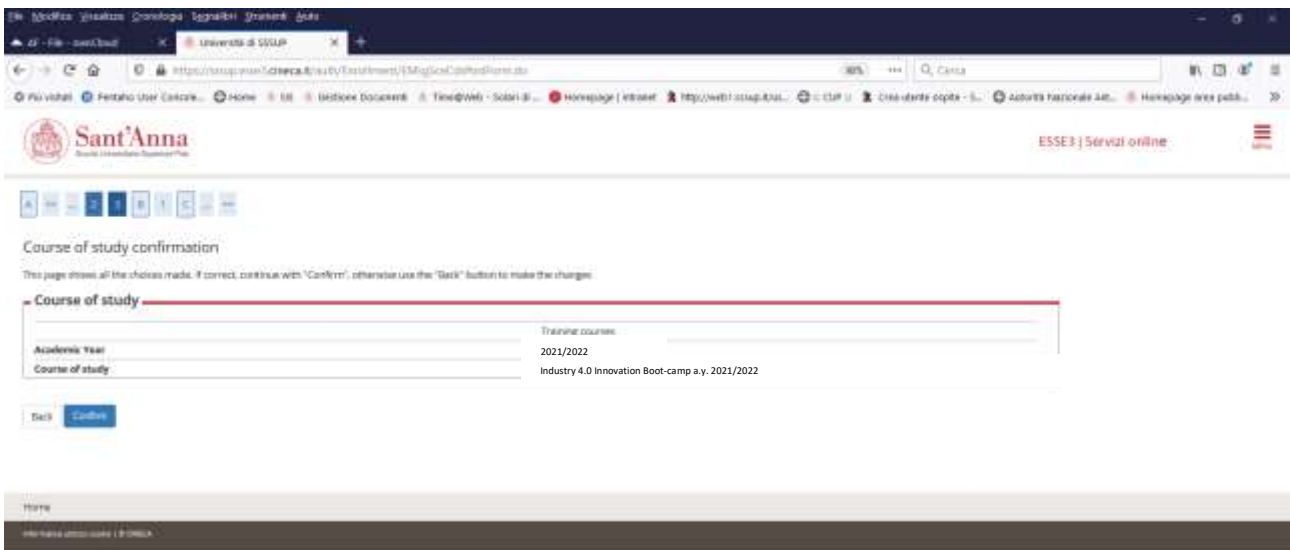

Click on Menu at the top right and then on Log-in:

As soon as you enter the Registered Users Area click again on Menu and then on "Student Services" and select "Enrollment"

Enroll through the following screens:

Modifica visualizza cronologia segnalibri stampati cerca

Università di SsULP

https://sso.unipi.it/area/ESSE3/Enrollment/ESSE3Enrollment.do

ESSE3 | Servizi online

Enrollment: Further information

Tutor information required