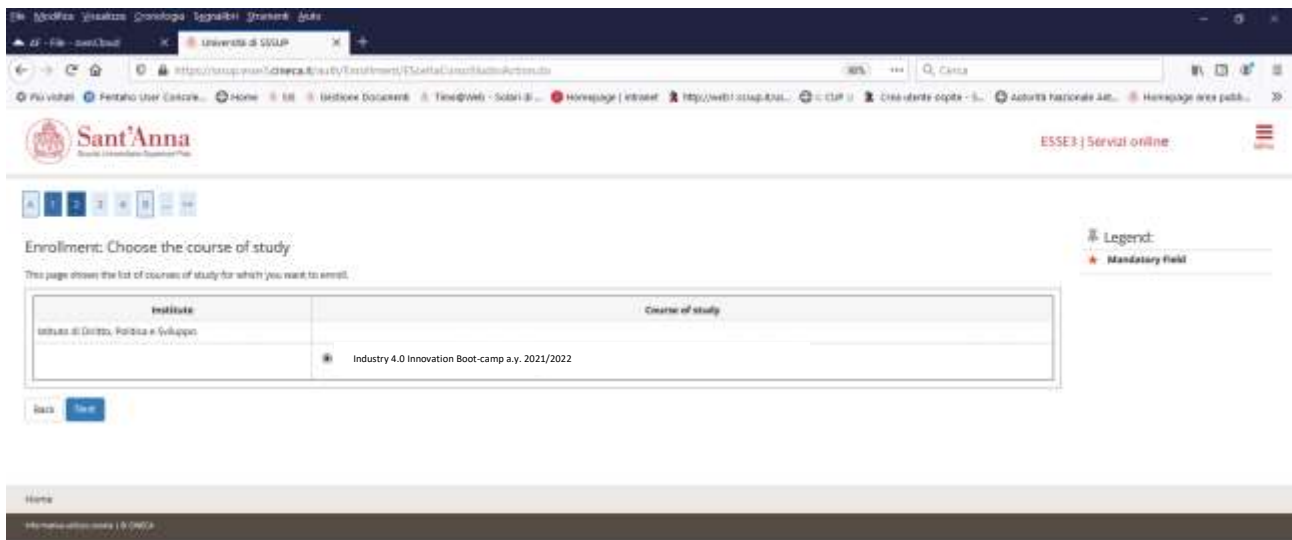

GUIDED PROCEDURE FOR ENROLLMENT TO MASTERS / HIGHER EDUCATION COURSES

From the homepage of the institutional website of the Scuola Superiore Sant'Anna (<https://www.santannapisa.it/en>) click on "Students online"

Click on Menu at the top right and then on Log-in:

As soon as you enter the Registered Users Area click again on Menu and then on "Student Services" and select "Enrollment"

Enroll through the following screens: