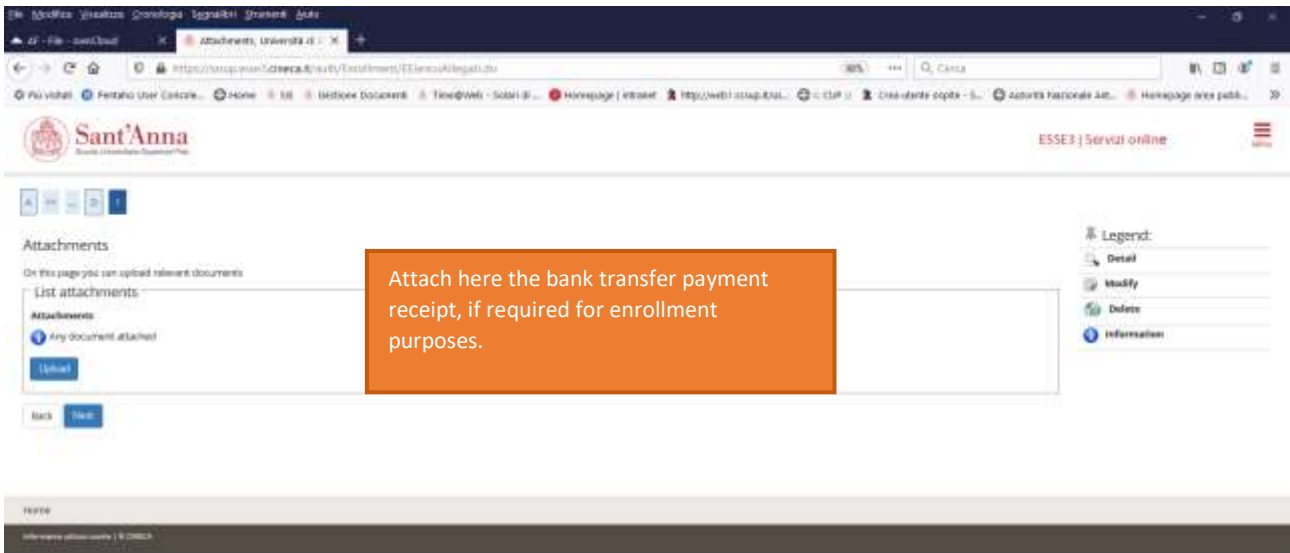

Università di SsULP

https://sso.unipi.it/area/ESSE3/Enrollment/ESSE3Enrollment.do

ESSE3 | Servizi online

confirm previous choices

This page shows the choices made, if correct, continue with "Confirm", otherwise use the "Back" button to make the changes

Others enrollment data

Location	PISA
----------	------

Back Confirm

Home

Scrivi qui per eseguire la ricerca

Desktop 14:00 14/03/2021

At present it is not possible to print the summary of the data entered.

The procedure ends here: a registration confirmation notification is not sent.

To end the process, simply log out of the menu at the top right.