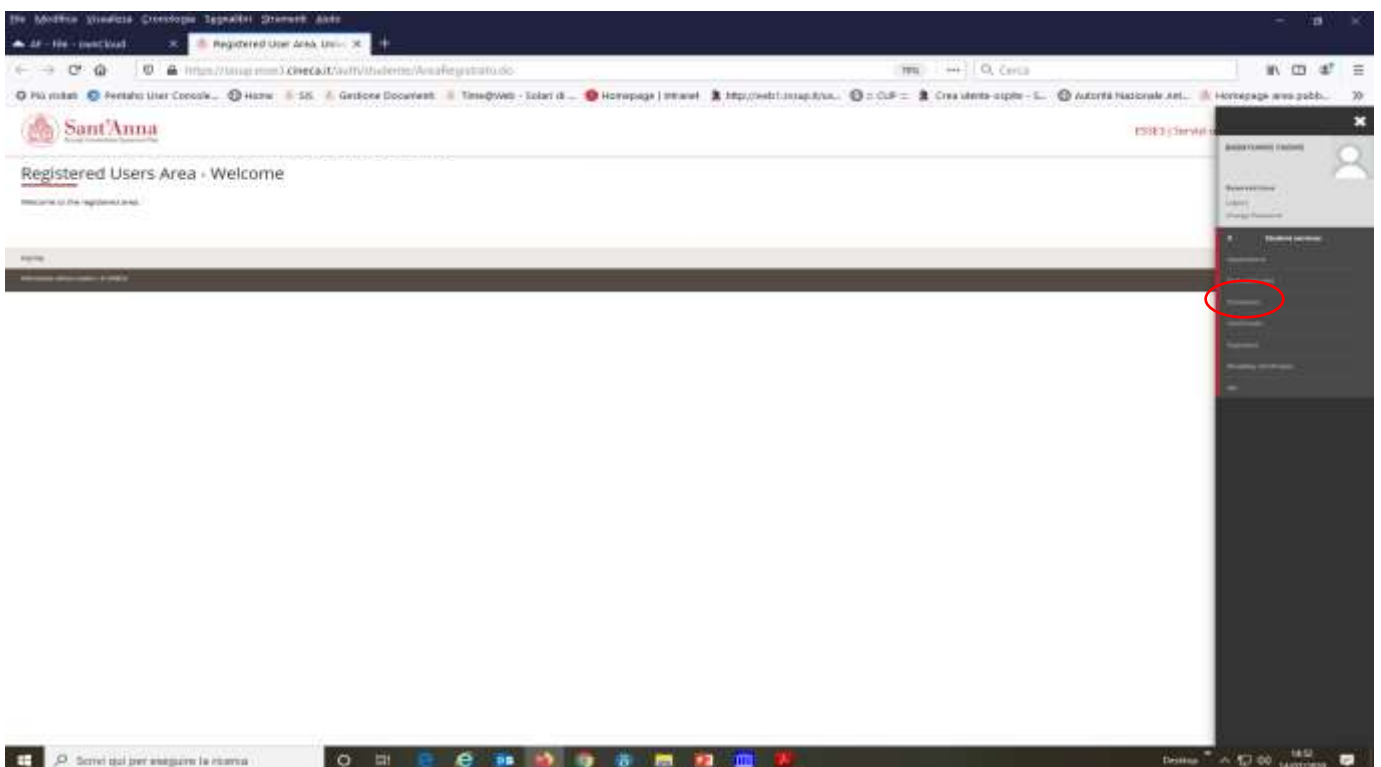

GUIDED PROCEDURE FOR ENROLLMENT TO MASTERS / HIGHER EDUCATION COURSES

From the homepage of the institutional website of the Scuola Superiore Sant'Anna (<https://www.santannapisa.it/en>) click on "Students online"

Click on Menu at the top right and then on Log-in:

As soon as you enter the Registered Users Area click again on Menu and then on "Student Services" and select "Enrollment"

Enroll through the following screens: