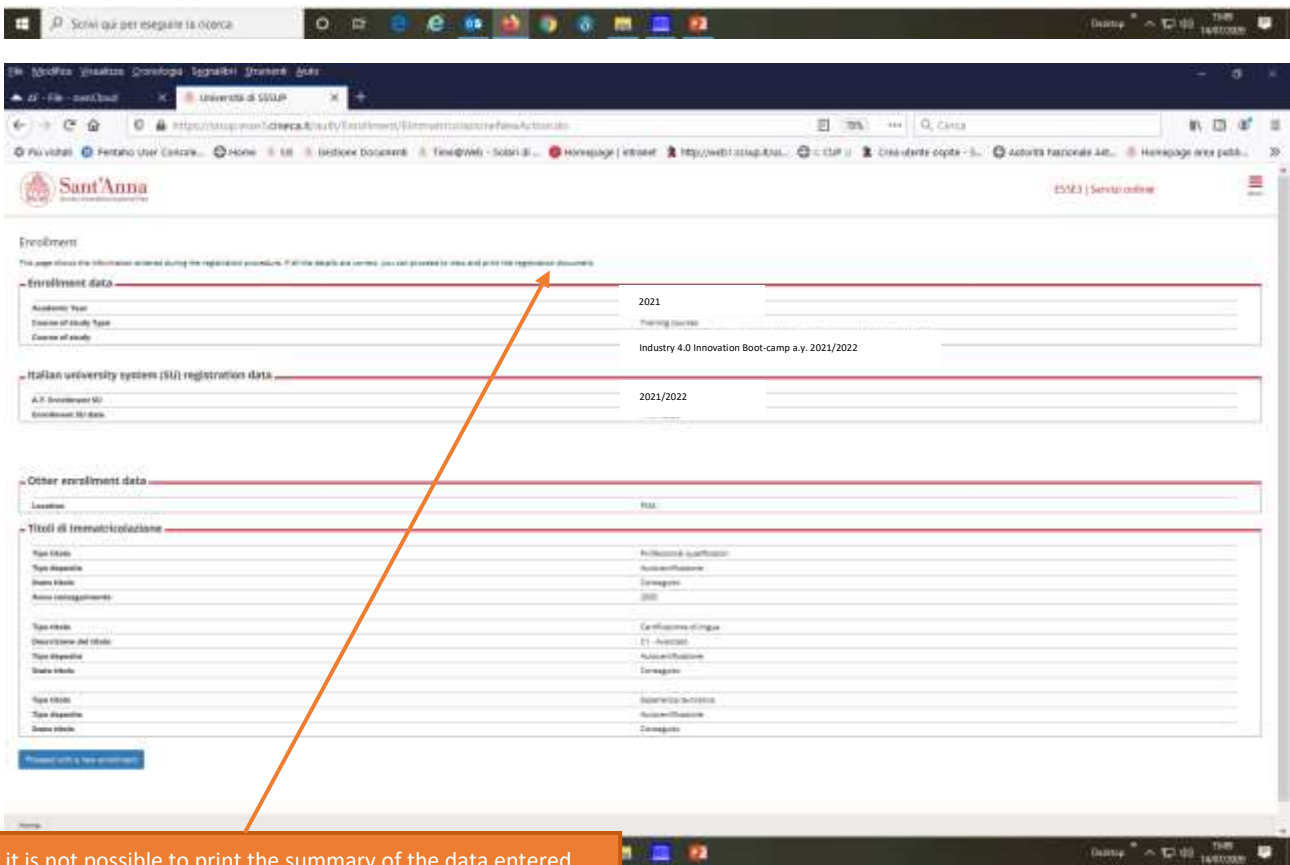

Università di SsULP

https://sso.unipi.it/area/ESSE3/Enrollment/ESSE3Enrollment.do

ESSE3 | Servizi online

confirm previous choices

This page shows the choices made, if correct, continue with "Confirm", otherwise use the "Back" button to make the changes

Others enrollment data

Location	PISA
----------	------

Back Confirm

Home

Scrivi qui per eseguire la ricerca

Desktop 14:00 14/03/2021

At present it is not possible to print the summary of the data entered.

The procedure ends here: a registration confirmation notification is not sent.

To end the process, simply log out of the menu at the top right.